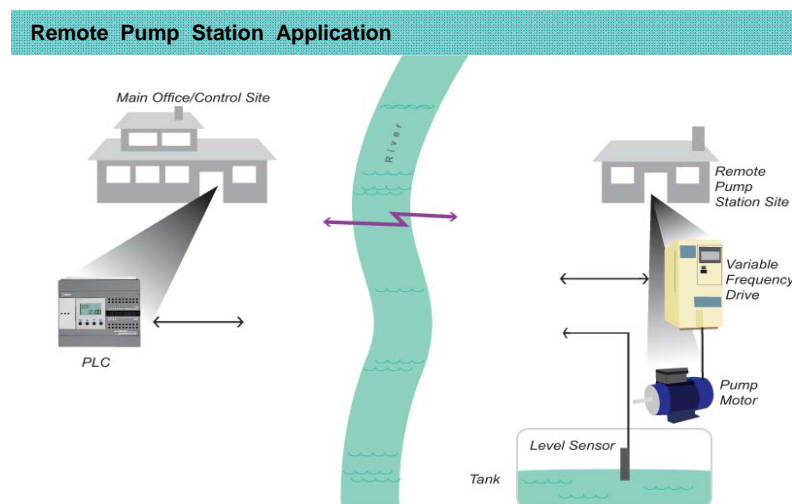

### Features

- ✓ **Long Range, High Speed Wireless Ethernet Link**
- ✓ **Point and play setup**
- ✓ **Outdoor rated, UV stabilized enclosure**
- ✓ **Integrated 80 degree sector antenna**
- ✓ **Maximum data rate of 150 Mbps**
- ✓ **Up to 15 km line of sight range**
- ✓ **Wide temperature range of -30 to 80°C**
- ✓ **Power, Link and Signal Strength LED's provide instant view of status**
- ✓ **Includes both DC and AC powered PoE adapters**
- ✓ **PoE pass-through Ethernet port to connect local devices such as IP camera**
- ✓ **Preconfigured WPA2 128 bit security**

### Functional Description

Seamlessly connect remote devices to your network, or bridge two LAN's together. The GhostBridge provides a high speed wireless Ethernet bridge with zero configuration required. Units are sold as a preconfigured pair and require no further setup. Simply mount it, aim it and plug it in to your network or device using the included PoE adapters.

### Applications

- Water and water treatment
- Warehouse automation
- Security - IP cameras
- Monitoring and Instrumentation